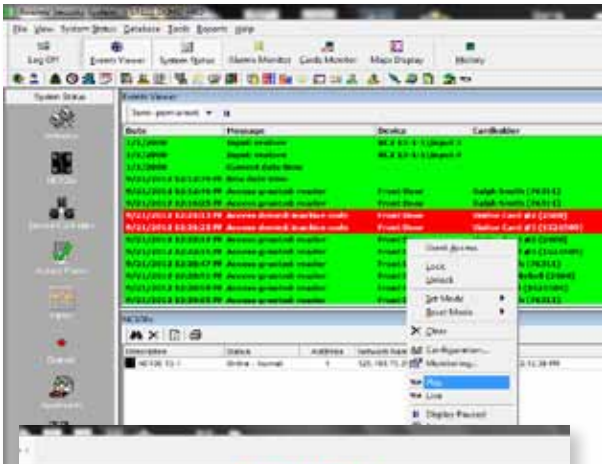

## CCTV Integration

### AxiomV exacqVision CCTV Integration

Integration capabilities of our sophisticated Access Control and Security Management Systems are further extended through an open architecture interface with a wide range of Video Surveillance Systems, one of which is with exacqVision Video Management Systems.

Simplifying video search or allowing Access Point control directly from the live video screen provides a wide range of user friendly features. Over the Internet or office LAN, a system user has direct system-wide access to live video, event viewing, history event-based video search and video export functionalities. Custom tailored assignments link individual Access and Monitoring Points to specific cameras across multiple DVRs, providing an ability to set pre- and post-alarm viewing preferences and PTZ shots. Our system provides direct access to CCTV features from the System Status screen, Event Log display and History Report module.