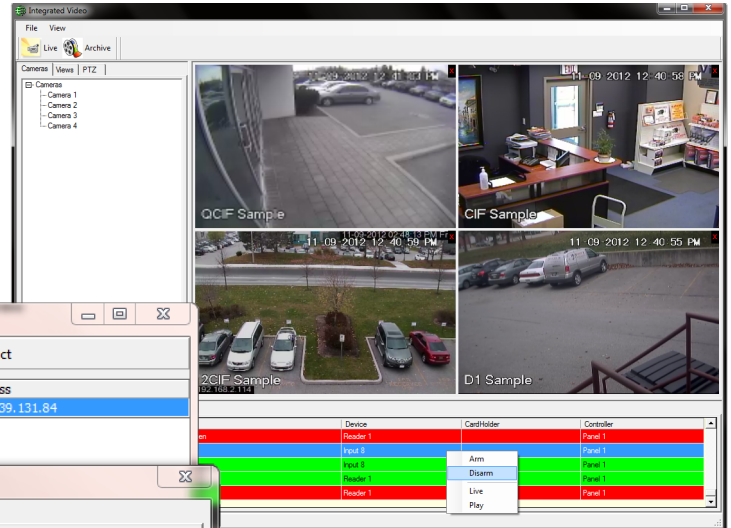

# Integra 32™ SOFTWARE MODULES

**DW** DIGITAL WATCHDOG

Everything's Digital

## VMS Integration

### Integra32 Digital Watchdog CCTV Integration

Integration capabilities of our sophisticated Access Control and Security Management Systems are further extended through an open architecture interface with a wide range of Video Surveillance Systems, one of which is with the DW Spectrum IPVMS.

Simplifying video search or allowing Access Point control directly from the live video screen provides a wide range of user friendly features. Over the Internet or office LAN, a system user has direct system-wide access to live video, event viewing, history event-based video search and video export functionalities. Custom tailored assignments link individual Access and Monitoring Points to specific cameras across multiple DVRs, providing an ability to set pre- and post-alarm viewing preferences and PTZ shots. Our system provides direct access to CCTV features from the System Status screen, Event Log display and History Report module.