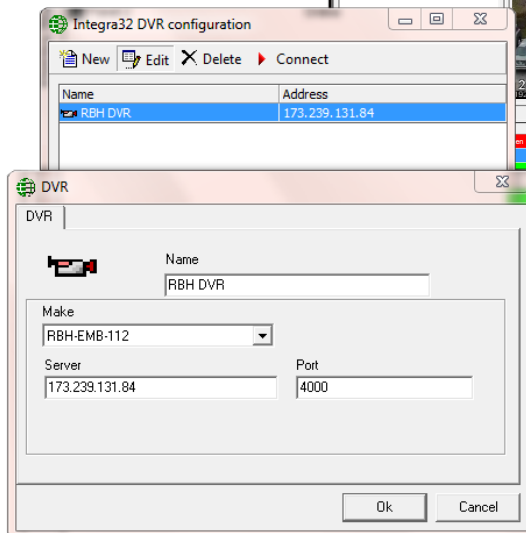

FEATURES INCLUDE:

- LIVE VIDEO ON SCREEN
- PRE, POST EVENT VIEWING
- HISTORY EVENT VIEWING
- HISTORY REPORT INTEGRATION
- UNIVERSALLY ACCESSIBLE
- FULLY INTEGRATED
- MULTIPLE MAKES SUPPORTED
- CONTROL PTZ ON-SCREEN
- PTZ DOME CALL ASSIGNMENT
- TCP/IP CONNECTIONS
- VIEW LIVE OR HISTORICAL VIDEO