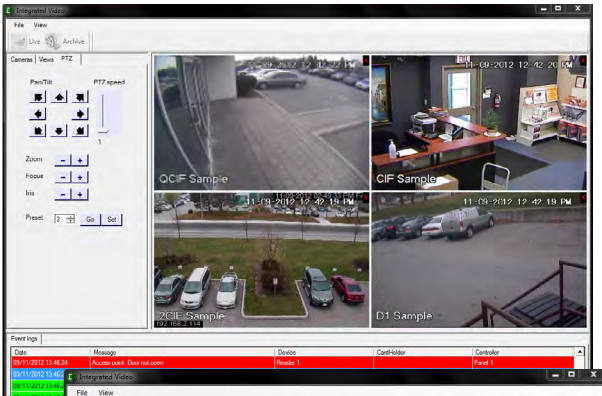

# Integra 32™ SOFTWARE MODULES

**DW** DIGITAL WATCHDOG

Everything's Digital

### Integra32 Digital Watchdog CCTV Integration

Integration capabilities of our sophisticated Access Control and Security Management Systems are further extended through an open architecture interface with a wide range of Video Surveillance Systems, one of which is with the DW Spectrum IPVMS.

Simplifying video search or allowing Access Point control directly from the live video screen provides a wide range of user friendly features. Over the Internet or office LAN, a system user has direct system-wide access to live video, event viewing, history event-based video search and video export functionalities. Custom tailored assignments link individual Access and Monitoring Points to specific cameras across multiple DVRs, providing an ability to set pre- and post-alarm viewing preferences and PTZ shots. Our system provides direct access to CCTV features from the System Status screen, Event Log display and History Report module.

### FEATURES INCLUDE:

- LIVE VIDEO ON SCREEN
- PRE, POST EVENT VIEWING
- HISTORY EVENT VIEWING
- HISTORY REPORT INTEGRATION
- UNIVERSALLY ACCESSIBLE
- FULLY INTEGRATED
- MULTIPLE MAKES SUPPORTED
- CONTROL PTZ ON-SCREEN
- PTZ DOME CALL ASSIGNMENT
- TCP/IP CONNECTIONS
- VIEW LIVE OR HISTORICAL VIDEO