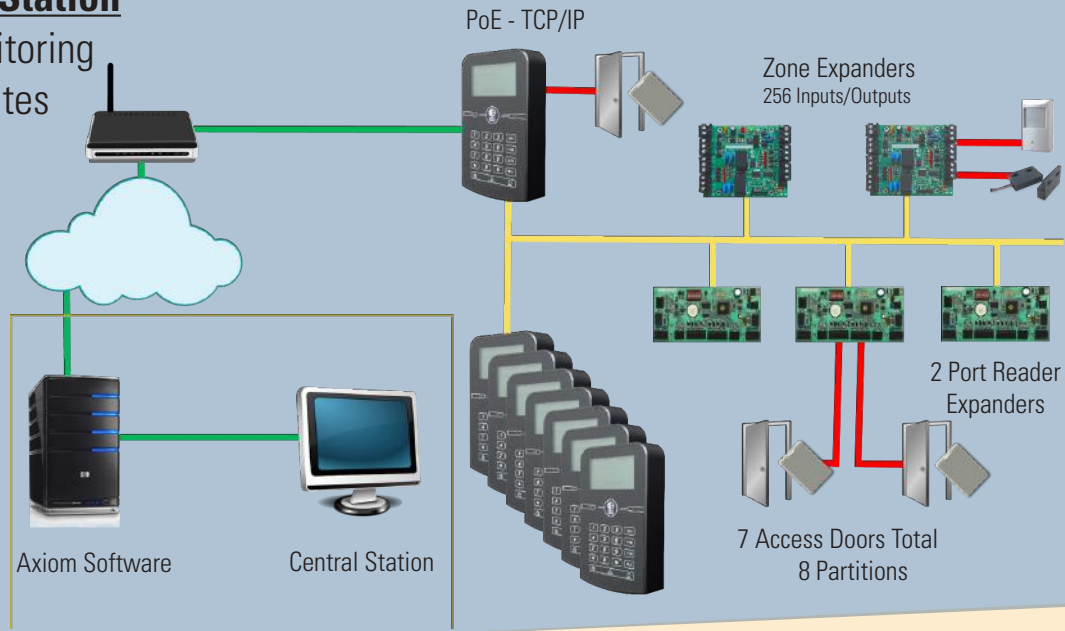

The SS2014 is designed to fit into any Security application that requires Access Control and Burglar Alarm functionality such as Home, Small Business, Corporate, Industrial and Condominiums.

The unique design is optimized to leverage building infrastructure for a fast and economical deployment in the LAN/WAN environment. This negates the requirement to install a separate dedicated RS485 communication infrastructure saving time and money!

Packed with features such as built in Access Control , PoE Plus, Email notification , SMS notification, the SS2014 now defines the new standard in the Security industry.

For retrofitting existing buildings that already have proprietary wiring in place, the New SS2014 PoE Keypad includes a backwards compatibility channel to utilize the old wiring when LAN/WAN might not exist.

Complete with remote access via web or App this New Keypad/Access Control/Alarm Panel truly does have it all.

**Complete Standalone Solution**  
Homes · Apartments  
Condominiums · Small Business

**Axiom Local**  
Unlimited Keypads  
Complete Monitoring  
Complete Command  
Total Flexibility

## Axiom Central Station

Complete Monitoring  
Up to 256 Sites