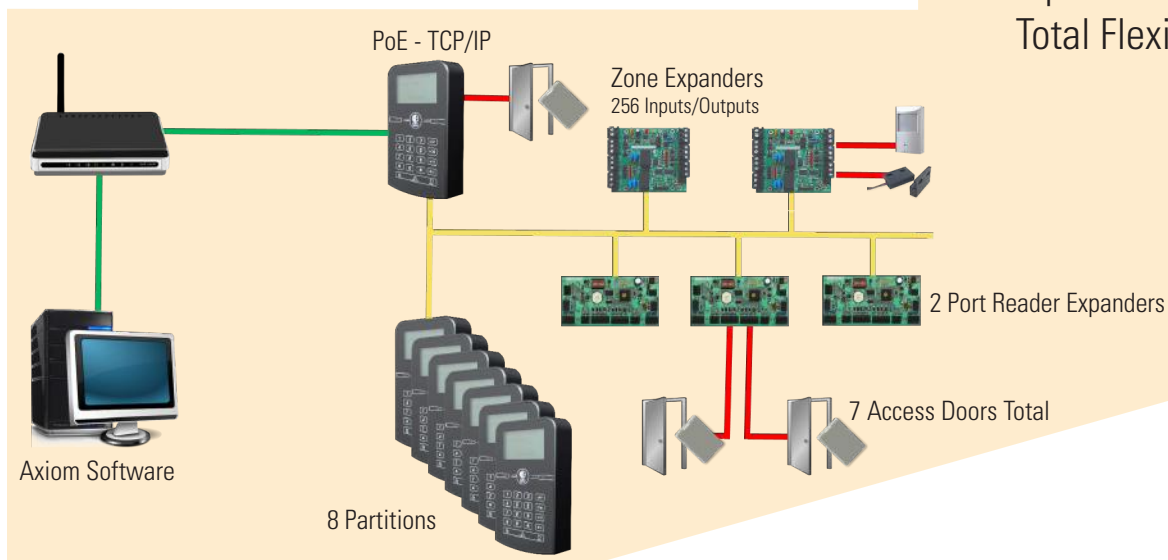

The SS2014 is designed to fit into any Security application that requires Access Control and Burglar Alarm functionality such as Home, Small Business, Corporate, Industrial and Condominiums.

The unique design is optimized to leverage building infrastructure for a fast and economical deployment in the LAN/WAN environment. This negates the requirement to install a separate dedicated RS485 communication infrastructure saving time and money!

The Safesuite SS2014 is expandable and flexible with up to 256 alarm zones available to each keypad and an unlimited number of keypads there is never any need to install multiple Burglary controllers in a facility even if the buildings are not on the same property.

Packed with features such as built in Access Control , PoE Plus, Email notification , SMS notification, the SS2014 now defines the new standard in the Security industry.

For retrofitting existing buildings that already have proprietary wiring in place, the New SS2014 PoE Keypad includes a backwards compatibility channel to utilize the old wiring when LAN/WAN might not exist.

Complete with remote access via web or App this New Keypad/Access Control/Alarm Panel truly does have it all.

**Complete Standalone Solution**  
Homes · Apartments  
Condominiums · Small Business

**Axiom Local**  
Unlimited Keypads  
Complete Monitoring  
Complete Command  
Total Flexibility