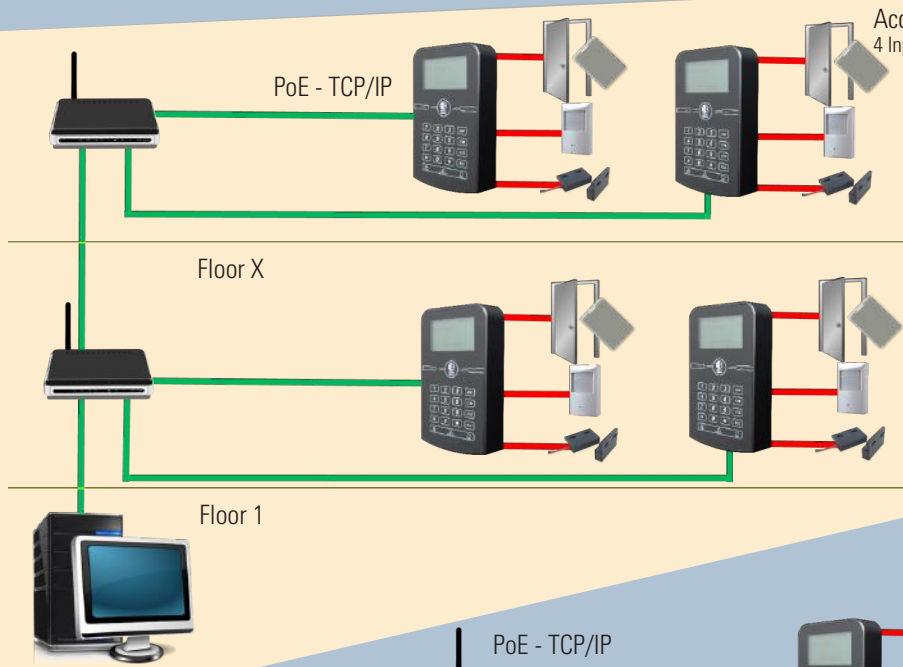

Packed with features such as built in Access Control , PoE Plus, Email notification , SMS notification, the SS2014 now defines the new standard in the Security industry.

For retrofitting existing buildings that already have proprietary wiring in place, the New SS2014 PoE Keypad includes a backwards compatibility channel to utilize the old wiring when LAN/WAN might not exist.

Complete with remote access via web or App this New Keypad/Access Control/Alarm Panel truly does have it all.

**Complete Standalone Solution**  
Homes · Apartments  
Condominiums · Small Business

**Axiom Local**  
Unlimited Keypads  
Complete Monitoring  
Complete Command  
Total Flexibility

## Axiom Central Station

Complete Monitoring  
Up to 256 Sites