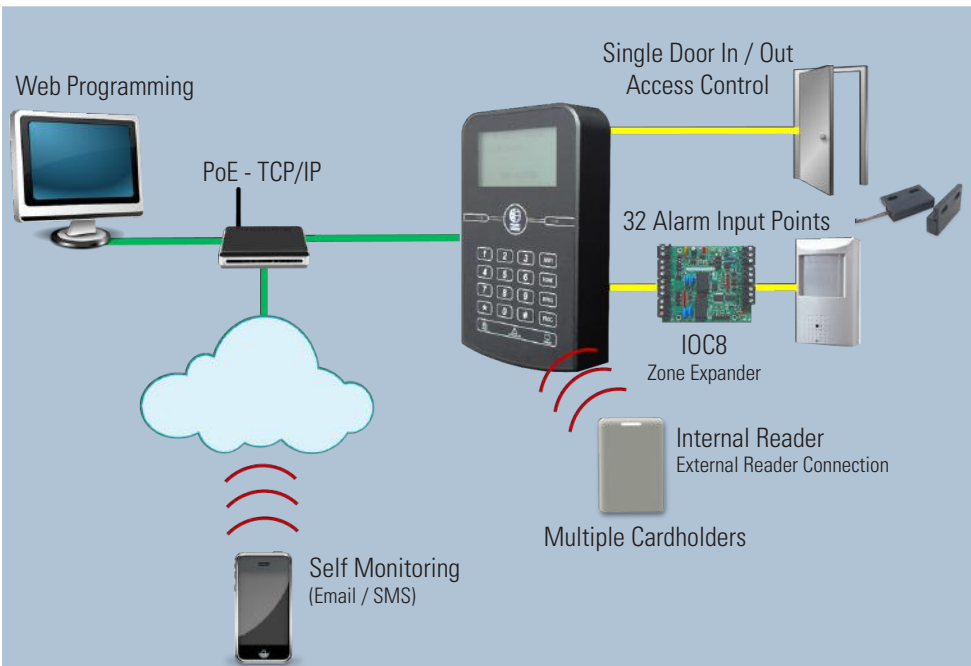

The SS2014 is designed to fit into any Security application that requires Access Control and Burglar Alarm functionality such as Home, Small Business, Corporate, Industrial and Condominiums.

The unique design is optimized to leverage building infrastructure for a fast and economical deployment in the LAN/WAN environment. This negates the requirement to install a separate dedicated RS485 communication infrastructure saving time and money!

The Safesuite SS2014 is expandable and flexible with up to 256 alarm zones available to each keypad and an unlimited number of keypads there is never any need to install multiple Burglary controllers in a facility even if the buildings are not on the same property.

Packed with features such as built in Access Control , PoE Plus, Email notification , SMS notification, the SS2014 now defines the new standard in the Security industry.

For retrofitting existing buildings that already have proprietary wiring in place, the New SS2014 PoE Keypad includes a backwards compatibility channel to utilize the old wiring when LAN/WAN might not exist.

Complete with remote access via web or App this New Keypad/Access Control/Alarm Panel truly does have it all.

Complete Standalone Solution
Homes · Apartments
Condominiums · Small Business

Axiom Local
Unlimited Keypads
Complete Monitoring
Complete Command
Total Flexibility