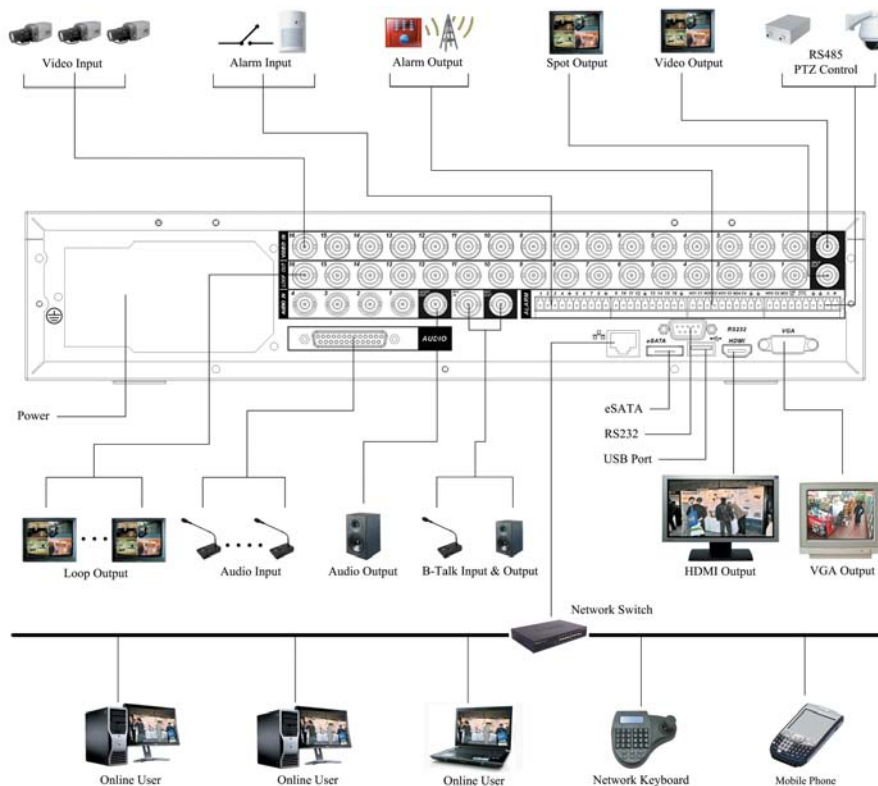

AxiomView™

INTEGRATED DIGITAL VIDEO RECORDERS

RBH
ACCESS

EX2 Series for AxiomV™ and Integra 32™

- Industrial high performance DVR with HDMI output and eSATA Port
- Enhanced H.264 compression algorithm saves HDD space & uses less bandwidth
- 400/480 fps D1 (4CIF) Real time recording 16 Channels
- Multiple control methods: Front panel, IR remote controller, or keyboard
- USB mouse and network keyboard
- Dual encoding streams support, flexible for network transmission and mobile phone monitoring
- Variable frame recording on event with Hi Resolution switching
- Alarm triggering, OSD, siren, PTZ preset, e-mail, FTP upload
- Pentaplex function: live, recording, playback, backup & remote access
- 4, 8 and 16 Channel simultaneous playback
- Networking access for remote live viewing, recording, playback, setting, system status, event log
- Smart video motion detection, camera mask, video loss
- Smart camera settings: privacy masking, camera lock, color setting, and title display, virtual fence, smart motion search
- PTZ cameras up to 60 protocols supported
- 3D mouse control for PTZ cameras
- 8 Zone virtual video wall detection