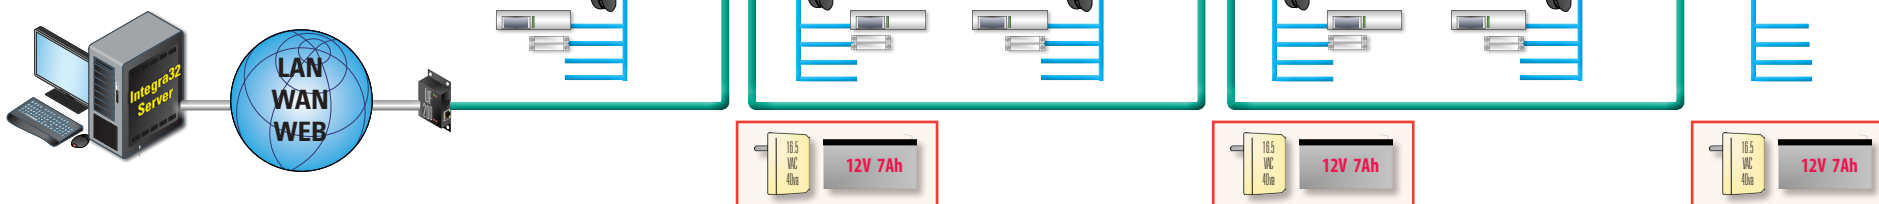

Integra 32™

Single SITE, 4 Doors (1st Door READER IN / READER OUT, All the rest READER IN / RTE OUT)

Option A

- 1 x PC
- 1 x RBH-LIF-200
- 2 x **IRBH-RC-2000-FR360N**
(2 x IRC-2000; 4 x FR360N readers)
- 1 x RBH-EXITRDR
- 1 x RBH-FR360N readers
- nnnn x AW-PROXLINC-xx Cards

www.rbh-access.com

Tel. 877.251.3550
Fax. 201.891.3420
usa.info@rbh-access.com

Integra 32™

Single SITE, 5 Doors (All doors READER IN / RTE OUT)

Option A

- 1 x PC
- 1 x RBH-LIF-200
- 3 x IRBH-RC-2000-FR360N
(3 x IRC-2000; 6 x FR360N readers)
- nnnn x AW-PROXLINC-xx Cards

Option B

- 1 x PC
- 1 x RBH-LIF-200
- 1 x RBH-URC-2004-FR360N
(1 x URC-2004; 4 x FR360N readers)
- 1 x IRBH-RC-2000-FR360N
(1 x IRC-2000; 2 x FR360N readers)
- nnnn x AW-PROXLINC-xx Cards

Integra 32™

3 SITES, 11 Doors (All doors READER IN / RTE OUT)