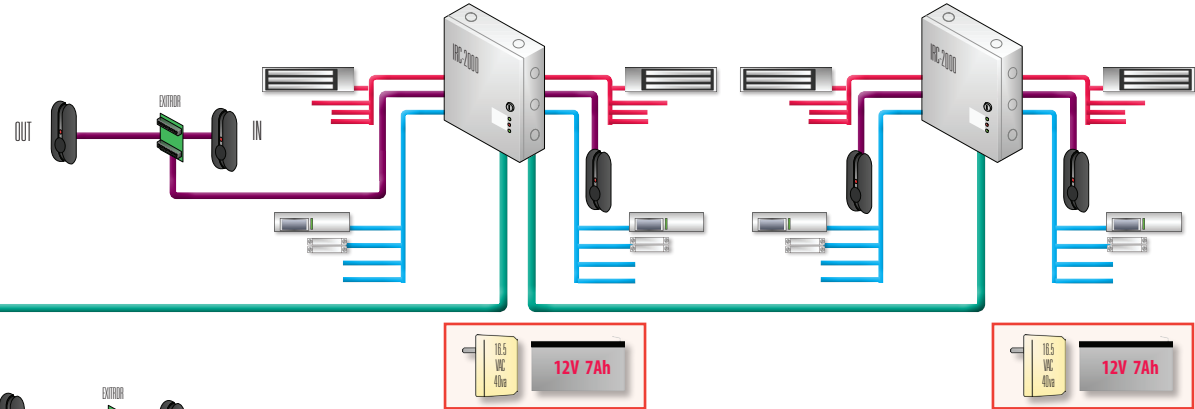

Integra 32™

Single SITE, 2 Doors (All doors READER IN / RTE OUT)

Option A

- 1 x PC
- 1 x RBH-LIF-200
- 1 x IRBH-RC-2000-FR360N
(1 x IRC-2000; 2 x FR360N readers)
- nnnn x AW-PROXLINC-xx Cards

Option B

- 1 x PC
- 1 x RBH-H485-USB
- 1 x IRBH-RC-2000-FR360N
(1 x IRC-2000; 2 x FR360N readers)
- nnnn x AW-PROXLINC-xx Cards

Single SITE, 4 Doors (All doors READER IN / RTE OUT)

Option A

- 1 x PC
- 1 x RBH-LIF-200
- 1 x RBH-URC-2004-FR360N
(1 x URC-2004; 4 x FR360N readers)
- nnnn x AW-PROXLINC-xx Cards

Option B

- 1 x PC
- 1 x RBH-H485-USB
- 1 x RBH-URC-2004-FR360N
(1 x URC-2004; 4 x FR360N readers)
- nnnn x AW-PROXLINC-xx Cards

Integra 32™

Single SITE, 4 Doors (1st Door READER IN / READER OUT, All the rest READER IN / RTE OUT)

Option A

- 1 x PC
- 1 x RBH-LIF-200
- 2 x **IRBH-RC-2000-FR360N**
(2 x IRC-2000; 4 x FR360N readers)
- 1 x RBH-EXITRDR
- 1 x RBH-FR360N readers
- nnnn x AW-PROXLINC-xx Cards