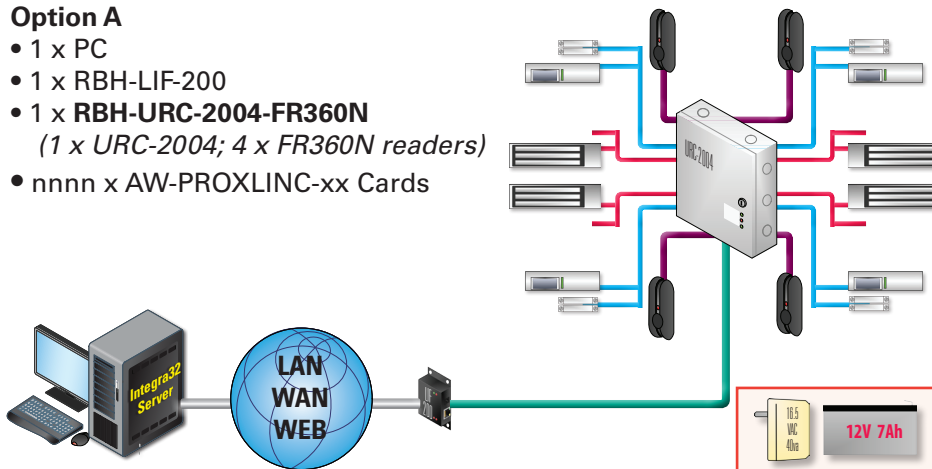

Integra 32™

Single SITE, 2 Doors (All doors READER IN / RTE OUT)

Option A

- 1 x PC
- 1 x RBH-LIF-200
- 1 x IRBH-RC-2000-FR360N
(1 x IRC-2000; 2 x FR360N readers)
- nnnn x AW-PROXLINC-xx Cards

Option B

- 1 x PC
- 1 x RBH-H485-USB
- 1 x IRBH-RC-2000-FR360N
(1 x IRC-2000; 2 x FR360N readers)
- nnnn x AW-PROXLINC-xx Cards

Single SITE, 4 Doors (All doors READER IN / RTE OUT)

Option A

- 1 x PC
- 1 x RBH-LIF-200
- 1 x RBH-URC-2004-FR360N
(1 x URC-2004; 4 x FR360N readers)
- nnnn x AW-PROXLINC-xx Cards

Option B

- 1 x PC
- 1 x RBH-H485-USB
- 1 x RBH-URC-2004-FR360N
(1 x URC-2004; 4 x FR360N readers)
- nnnn x AW-PROXLINC-xx Cards

Integra 32™

Single SITE, 4 Doors (1st Door READER IN / READER OUT, All the rest READER IN / RTE OUT)

Option A

- 1 x PC
- 1 x RBH-LIF-200
- 2 x **IRBH-RC-2000-FR360N**
(2 x IRC-2000; 4 x FR360N readers)
- 1 x RBH-EXITRDR
- 1 x RBH-FR360N readers
- nnnn x AW-PROXLINC-xx Cards