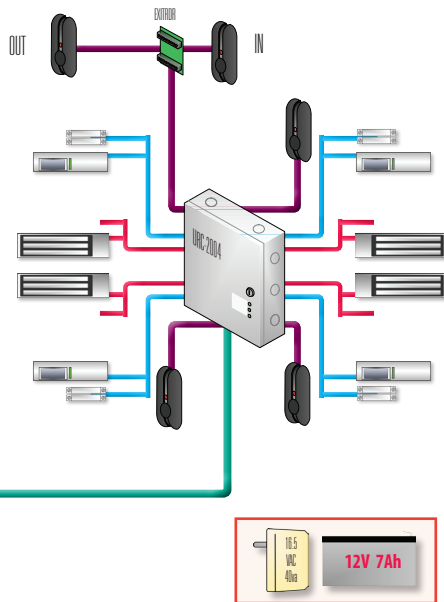

Option B

- 1 x PC
- 1 x RBH-LIF-200
- 1 x **RBH-URC-2004-FR360N**
  (1 x URC-2004; 4 x FR360N readers)
- 1 x RBH-EXITRDR
- 1 x RBH-FR360N readers
- nnnn x AW-PROXLINC-xx Cards