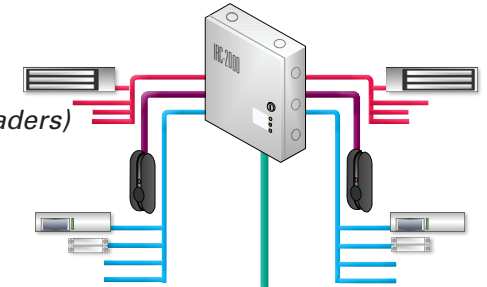

Integra 32™

3 SITES, 11 Doors (All doors READER IN / RTE OUT)

Office

- 1 x PC
- nnnn x AW-PROXLINC-xx Cards

Site 1

- 1 x RBH-LIF-200
- 1 x IRBH-RC-2000-FR360N
  (1 x IRC-2000; 2 x FR360N readers)