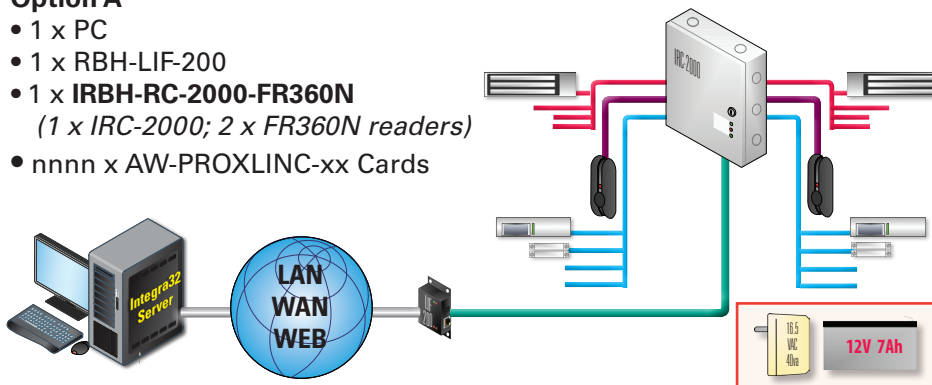

Integra 32™

Single SITE, 2 Doors (All doors READER IN / RTE OUT)

Option A

- 1 x PC
- 1 x RBH-LIF-200
- 1 x IRBH-RC-2000-FR360N
(1 x IRC-2000; 2 x FR360N readers)
- nnnn x AW-PROXLINC-xx Cards

Option B

- 1 x PC
- 1 x RBH-H485-USB
- 1 x IRBH-RC-2000-FR360N
(1 x IRC-2000; 2 x FR360N readers)
- nnnn x AW-PROXLINC-xx Cards

Single SITE, 4 Doors (All doors READER IN / RTE OUT)

Option A

- 1 x PC
- 1 x RBH-LIF-200
- 1 x RBH-URC-2004-FR360N
(1 x URC-2004; 4 x FR360N readers)
- nnnn x AW-PROXLINC-xx Cards

Option B

- 1 x PC
- 1 x RBH-H485-USB
- 1 x RBH-URC-2004-FR360N
(1 x URC-2004; 4 x FR360N readers)
- nnnn x AW-PROXLINC-xx Cards

Integra 32™

Single SITE, 4 Doors (1st Door READER IN / READER OUT, All the rest READER IN / RTE OUT)

Option A

- 1 x PC
- 1 x RBH-LIF-200
- 2 x **IRBH-RC-2000-FR360N**
(2 x IRC-2000; 4 x FR360N readers)
- 1 x RBH-EXITRDR
- 1 x RBH-FR360N readers
- nnnn x AW-PROXLINC-xx Cards