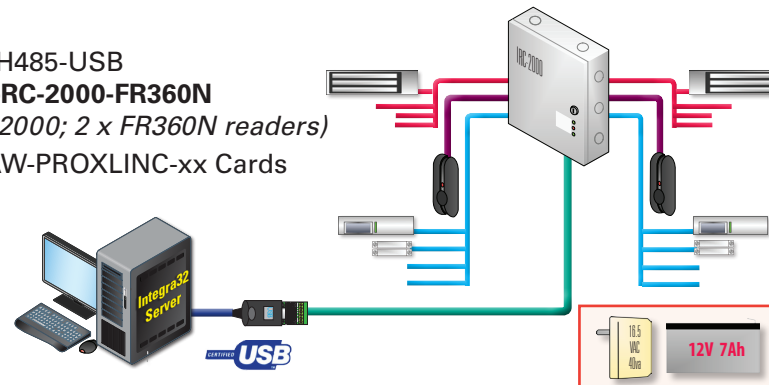

Integra 32™

Single SITE, 2 Doors (All doors READER IN / RTE OUT)

Option A

- 1 x PC
- 1 x RBH-LIF-200
- 1 x IRBH-RC-2000-FR360N
(1 x IRC-2000; 2 x FR360N readers)
- nnnn x AW-PROXLINC-xx Cards

Option B

- 1 x PC
- 1 x RBH-H485-USB
- 1 x IRBH-RC-2000-FR360N
(1 x IRC-2000; 2 x FR360N readers)
- nnnn x AW-PROXLINC-xx Cards

Single SITE, 4 Doors (All doors READER IN / RTE OUT)

Option A

- 1 x PC
- 1 x RBH-LIF-200
- 1 x RBH-URC-2004-FR360N
(1 x URC-2004; 4 x FR360N readers)
- nnnn x AW-PROXLINC-xx Cards

Option B

- 1 x PC
- 1 x RBH-H485-USB
- 1 x RBH-URC-2004-FR360N
(1 x URC-2004; 4 x FR360N readers)
- nnnn x AW-PROXLINC-xx Cards

Integra 32™

Single SITE, 4 Doors (1st Door READER IN / READER OUT, All the rest READER IN / RTE OUT)

Option A

- 1 x PC
- 1 x RBH-LIF-200
- 2 x **IRBH-RC-2000-FR360N**
(2 x IRC-2000; 4 x FR360N readers)
- 1 x RBH-EXITRDR
- 1 x RBH-FR360N readers
- nnnn x AW-PROXLINC-xx Cards