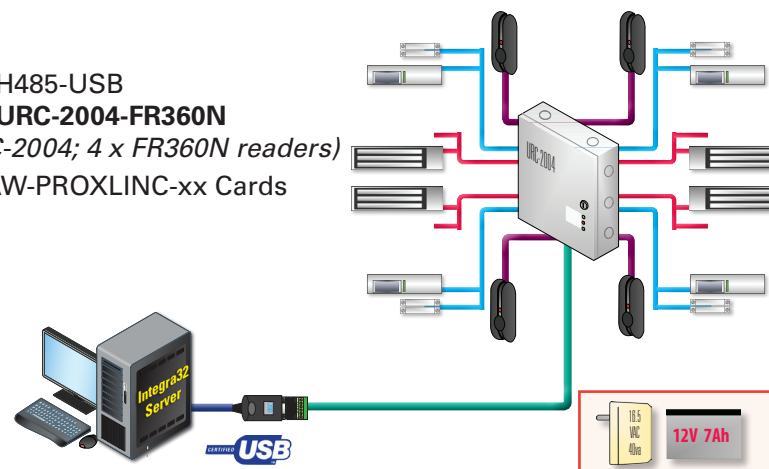

Integra 32™

Single SITE, 2 Doors (All doors READER IN / RTE OUT)

Option A

- 1 x PC
- 1 x RBH-LIF-200
- 1 x IRBH-RC-2000-FR360N
(1 x IRC-2000; 2 x FR360N readers)
- nnnn x AW-PROXLINC-xx Cards

Option B

- 1 x PC
- 1 x RBH-H485-USB
- 1 x IRBH-RC-2000-FR360N
(1 x IRC-2000; 2 x FR360N readers)
- nnnn x AW-PROXLINC-xx Cards

Single SITE, 4 Doors (All doors READER IN / RTE OUT)

Option A

- 1 x PC
- 1 x RBH-LIF-200
- 1 x RBH-URC-2004-FR360N
(1 x URC-2004; 4 x FR360N readers)
- nnnn x AW-PROXLINC-xx Cards

Option B

- 1 x PC
- 1 x RBH-H485-USB
- 1 x RBH-URC-2004-FR360N
(1 x URC-2004; 4 x FR360N readers)
- nnnn x AW-PROXLINC-xx Cards

Integra 32™

Single SITE, 4 Doors (1st Door READER IN / READER OUT, All the rest READER IN / RTE OUT)

Option A

- 1 x PC
- 1 x RBH-LIF-200
- 2 x **IRBH-RC-2000-FR360N**
(2 x IRC-2000; 4 x FR360N readers)
- 1 x RBH-EXITRDR
- 1 x RBH-FR360N readers
- nnnn x AW-PROXLINC-xx Cards