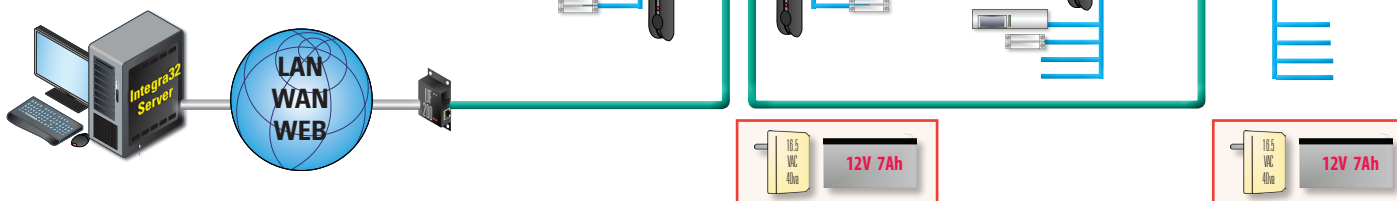

Integra 32™

Single SITE, 4 Doors (1st Door READER IN / READER OUT, All the rest READER IN / RTE OUT)

Option A

- 1 x PC
- 1 x RBH-LIF-200
- 2 x **IRBH-RC-2000-FR360N**
(2 x IRC-2000; 4 x FR360N readers)
- 1 x RBH-EXITRDR
- 1 x RBH-FR360N readers
- nnnn x AW-PROXLINC-xx Cards

www.rbh-access.com

Tel. 877.251.3550
Fax. 201.891.3420
usa.info@rbh-access.com

Integra 32™

Single SITE, 5 Doors (All doors READER IN / RTE OUT)

Option A

- 1 x PC
- 1 x RBH-LIF-200
- 3 x IRBH-RC-2000-FR360N
(3 x IRC-2000; 6 x FR360N readers)
- nnnn x AW-PROXLINC-xx Cards

Option B

- 1 x PC
- 1 x RBH-LIF-200
- 1 x RBH-URC-2004-FR360N
(1 x URC-2004; 4 x FR360N readers)
- 1 x IRBH-RC-2000-FR360N
(1 x IRC-2000; 2 x FR360N readers)
- nnnn x AW-PROXLINC-xx Cards

Integra 32™

3 SITES, 11 Doors (All doors READER IN / RTE OUT)