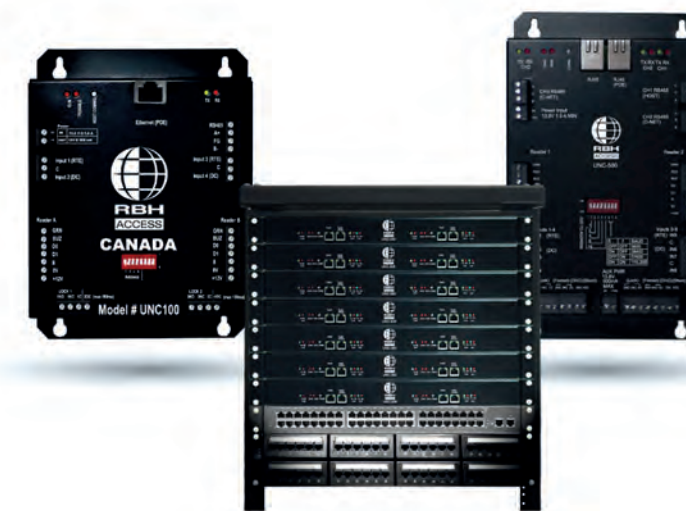

Integra 32™

The Complete Security Management Solution for Small to Medium Businesses

Integra32 provide basic integrated access control functionality to meet the common needs of most small and medium size businesses and organizations. There is no limit to system expansion with an in-place hardware upgrade path to our Axiom systems.

Transform Your Security Landscape: Download Integra32 Brochure!

Your Next-Level Video Management Solution

RBHView: This video management software integrates with IP cameras to optimize building efficiency and security. Its robust, user-friendly design ensures maximum ROI. Deployable standalone or with RBH's Access Control Software, it's an ideal upgrade for IP systems.

Our unified hardware platform is
field configurable to work with any
RBH software platform

AxiomXa's modular building
blocks enhance efficiency across
all system sizes and types

RBH
blueLINE™
FREE
MOBILE APP
AND CREDENTIALS