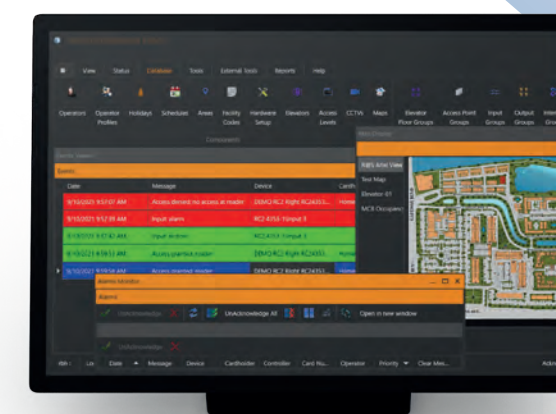

Integra 32™

The Complete Security Management Solution for Small to Medium Businesses

Integra32 provide basic integrated access control functionality to meet the common needs of most small and medium size businesses and organizations. There is no limit to system expansion with an in-place hardware upgrade path to our Axiom systems.

Transform Your Security Landscape: Download Integra32 Brochure!

Your Next-Level Video Management Solution

RBHView: This video management software integrates with IP cameras to optimize building efficiency and security. Its robust, user-friendly design ensures maximum ROI. Deployable standalone or with RBH's Access Control Software, it's an ideal upgrade for IP systems.

Our unified hardware platform is
field configurable to work with any
RBH software platform

AxiomXa's modular building
blocks enhance efficiency across
all system sizes and types

RBH
blueLINE™
FREE
MOBILE APP
AND CREDENTIALS